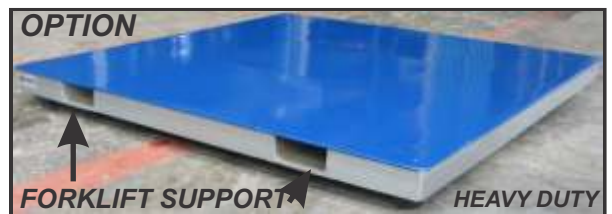

**A BBEE LEVEL 3
COMPANY**

SUPER SCALE

DIGILINE WEIGH PLATFORM

Manufactured locally for African conditions

4 Loadcell bases with swivel leveling feet

*Foundation Frame
available for in pit version*

*Available with On/Off ramps
Extremely low profile*

<u>Model</u>	<u>Platform Size</u>
MDL-F	1200 x 1200mm
MDL-G	1500 x 1500mm
MDL-H	2000 x 2000mm
MDL-J	1500 x 2000mm
MDL-K	3000 x 2000mm
MDL-L	3000 x 3000mm
MDL-M	4000 x 3000mm

Various indicators available