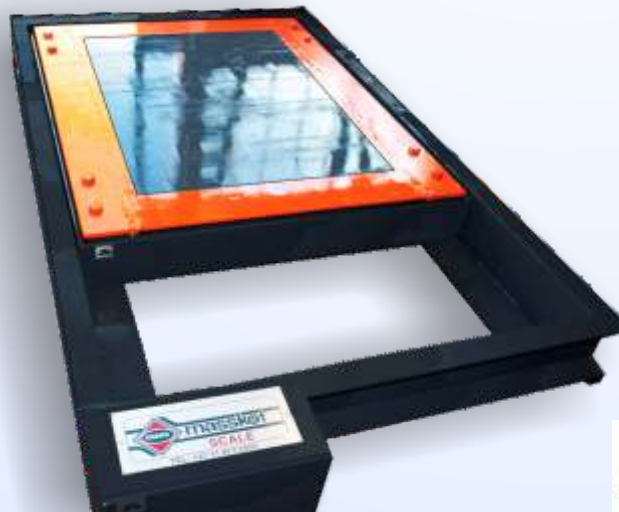

OPTIONAL

CERTIFIED:

ISO 9001 : 2008

QUALITY ON TIME...EVERYTIME !