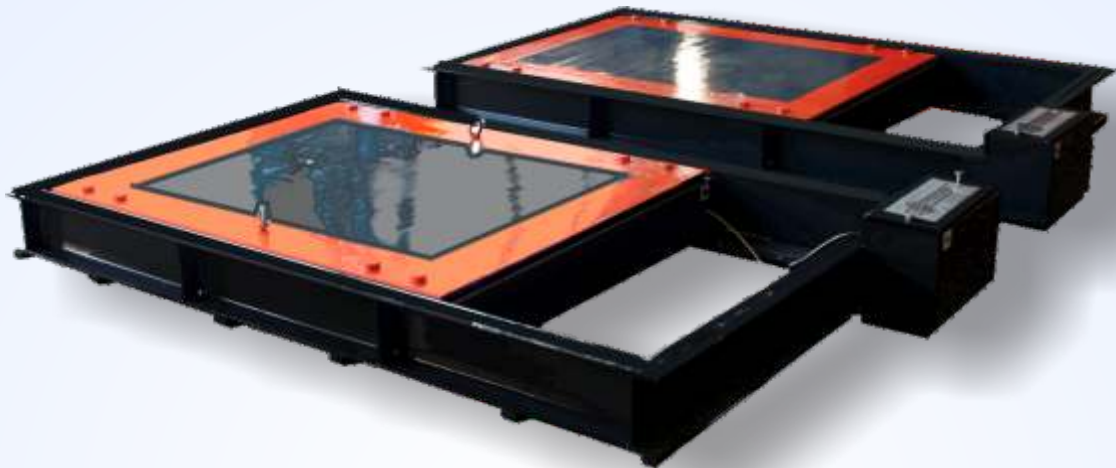

masskot

SUPER SCALE

EXTRA HEAVY DUTY WHEEL WEIGHERS

- * Various Sizes & Capacities available to suit
- * Up to 400T Capacity
- * Portable
- * Battery and Mains Operated

Options

- * Cable less Unit
- * Axle Software
- * Printer