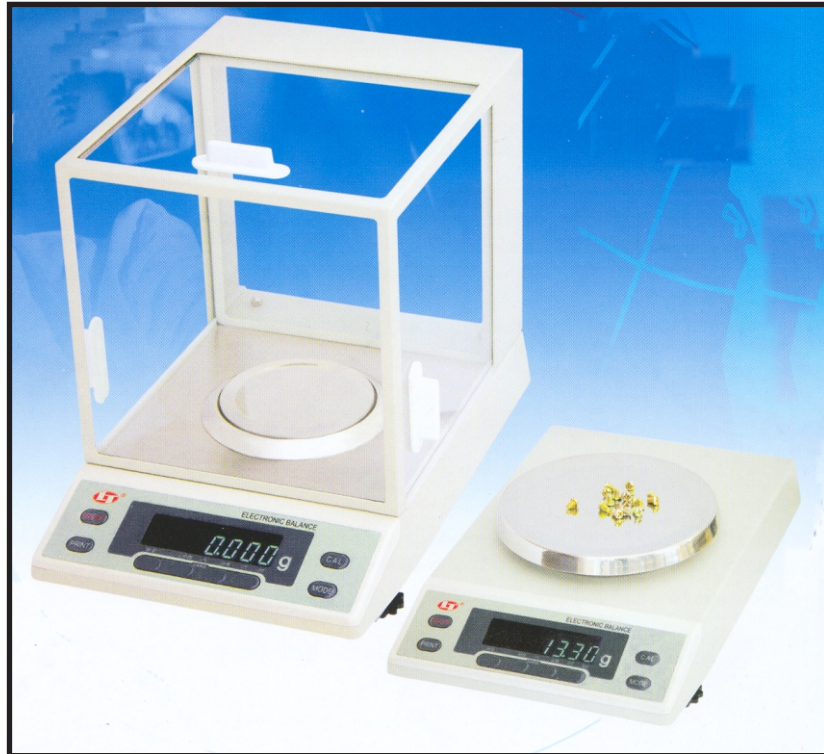

## MULTIFUNCTION ELECTRONIC BALANCES

### Features:

- \* Counting, animal weighing and percentage weighing
- \* LCD or VFD display
- \* Automatic calibration with exterior calibration CAL key
- \* Overload / Underload alarm display
- \* Tare up to maximum capacity
- \* 10 x weighing units - g, oz, dwt, CN, lb, ct,
- \* RS232 Option
- \* Under weighing for density determination or magnetic objects

<u>Model</u>	<u>Capacity</u>	<u>Pan Size</u>	<u>Weight</u>	<u>Dimensions</u>
JD100-3	100g x 0.001g	90mm	6.7kg	310 x 195 x 250mm
JD200-3	200g x 0.001g			
JD300-3	300g x 0.001g			
JD400-3	410g x 0.001g			
JD500-2	500g x 0.01g	150mm	5kg	310 x 195x 85mm
JD1000-2	1000g x 0.01g			
JD1500-2	1500g x 0.01g			
JD2000-2	2000g x 0.01g			
JD3000-2	3000g x 0.01g			
JD4000-2	4100g x 0.01g			